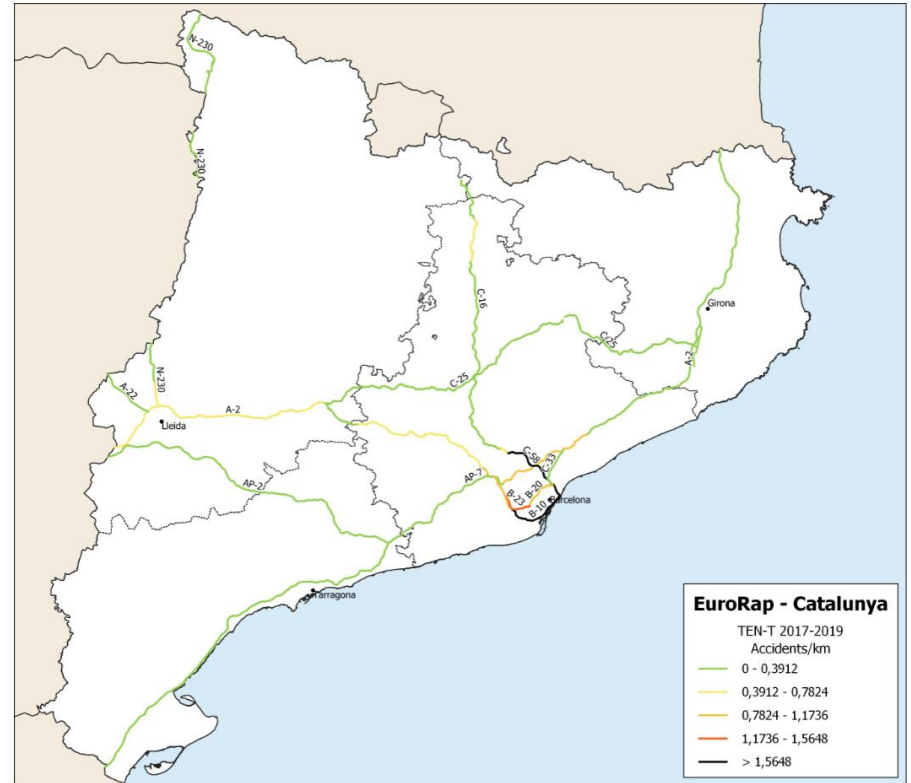

# Catalonia (Spain) Core TEN-T network Risk maps

# Catalonia (Spain) Core TEN-T network Risk maps

Individual Risk

Collective Risk

An aerial photograph of a roundabout with a central green island, surrounded by a road with multiple lanes and several vehicles. The entire image has a green color cast. The text "Thank you for your attention!" is centered in white.